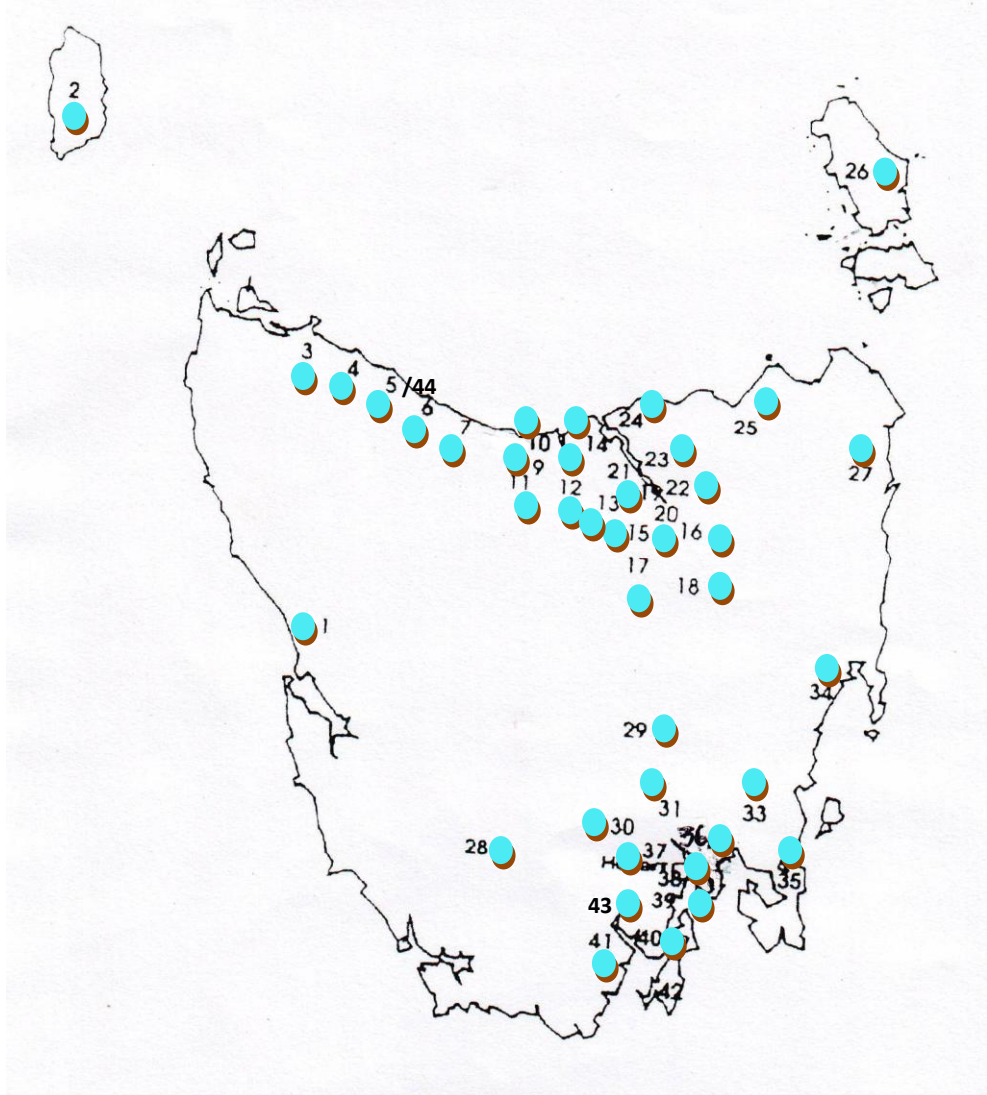

**BISHOP JOHN'S PRAYER PILGRIMAGE 2010 – PROGRESS MAP**

- |    |                          |    |                                |
|----|--------------------------|----|--------------------------------|
| 1  | West Coast               | 31 | Brighton                       |
| 2  | King Island              | 33 | Buckland                       |
| 3  | Circular Head            | 34 | Swansea                        |
| 4  | Wynyard                  | 35 | Sorell, Richmond, Tasman       |
| 5  | Burnie                   | 36 | Hobart North                   |
| 6  | Penguin                  |    | Claremont Chigwell (Edge)      |
| 7  | Ulverstone               |    | Glenorchy                      |
| 9  | Latrobe                  |    | Glenview                       |
| 10 | City of Devonport        |    | Moonah                         |
| 11 | Sheffield                |    | St John's, New Town            |
| 12 | Deloraine                |    | St James New Town – Lenah      |
| 13 | Quamby                   |    | Valley                         |
| 14 | West Tamar               | 37 | Hobart South                   |
| 15 | Longford/Perth           |    | Anglicare                      |
| 16 | Evandale/The Nile        |    | All Saints South Hobart        |
| 17 | Cressy                   |    | St David's Cathedral           |
| 18 | Northern Midlands        |    | St Michael's Collegiate        |
| 19 | Launceston               |    | School                         |
|    | Holy Trinity             |    | St George's Battery Point      |
|    | Launceston Church        |    | Holy Trinity and BayWest       |
|    | Grammar School           |    | (Wellspring)                   |
|    | Launceston General       |    | Royal Hobart Hospital          |
|    | Hospital                 |    | Sandy Bay-Taroona              |
|    | St Johns                 |    | The Hutchins School            |
| 20 | Launceston South         | 38 | Hobart Eastern Shore           |
| 22 | St Leonards              |    | Lindisfarne                    |
| 23 | Launceston North         |    | Bellerive                      |
| 24 | Riverlinks (George Town) |    | Howrah                         |
| 25 | Dorset                   |    | Sandford                       |
| 26 | Furneaux Islands         |    | Risdon Jail                    |
| 27 | Break O'Day              | 39 | Kingston                       |
| 28 | Hamilton                 | 40 | Channel/Cygnat                 |
| 29 | Southern Midlands        | 41 | Franklin/Esperance             |
| 30 | New Norfolk              | 42 | Bruny Island Ministry District |
|    |                          |    | (postponed)                    |
|    |                          | 43 | Heartz Ministry                |
|    |                          | 44 | Somerset Project               |